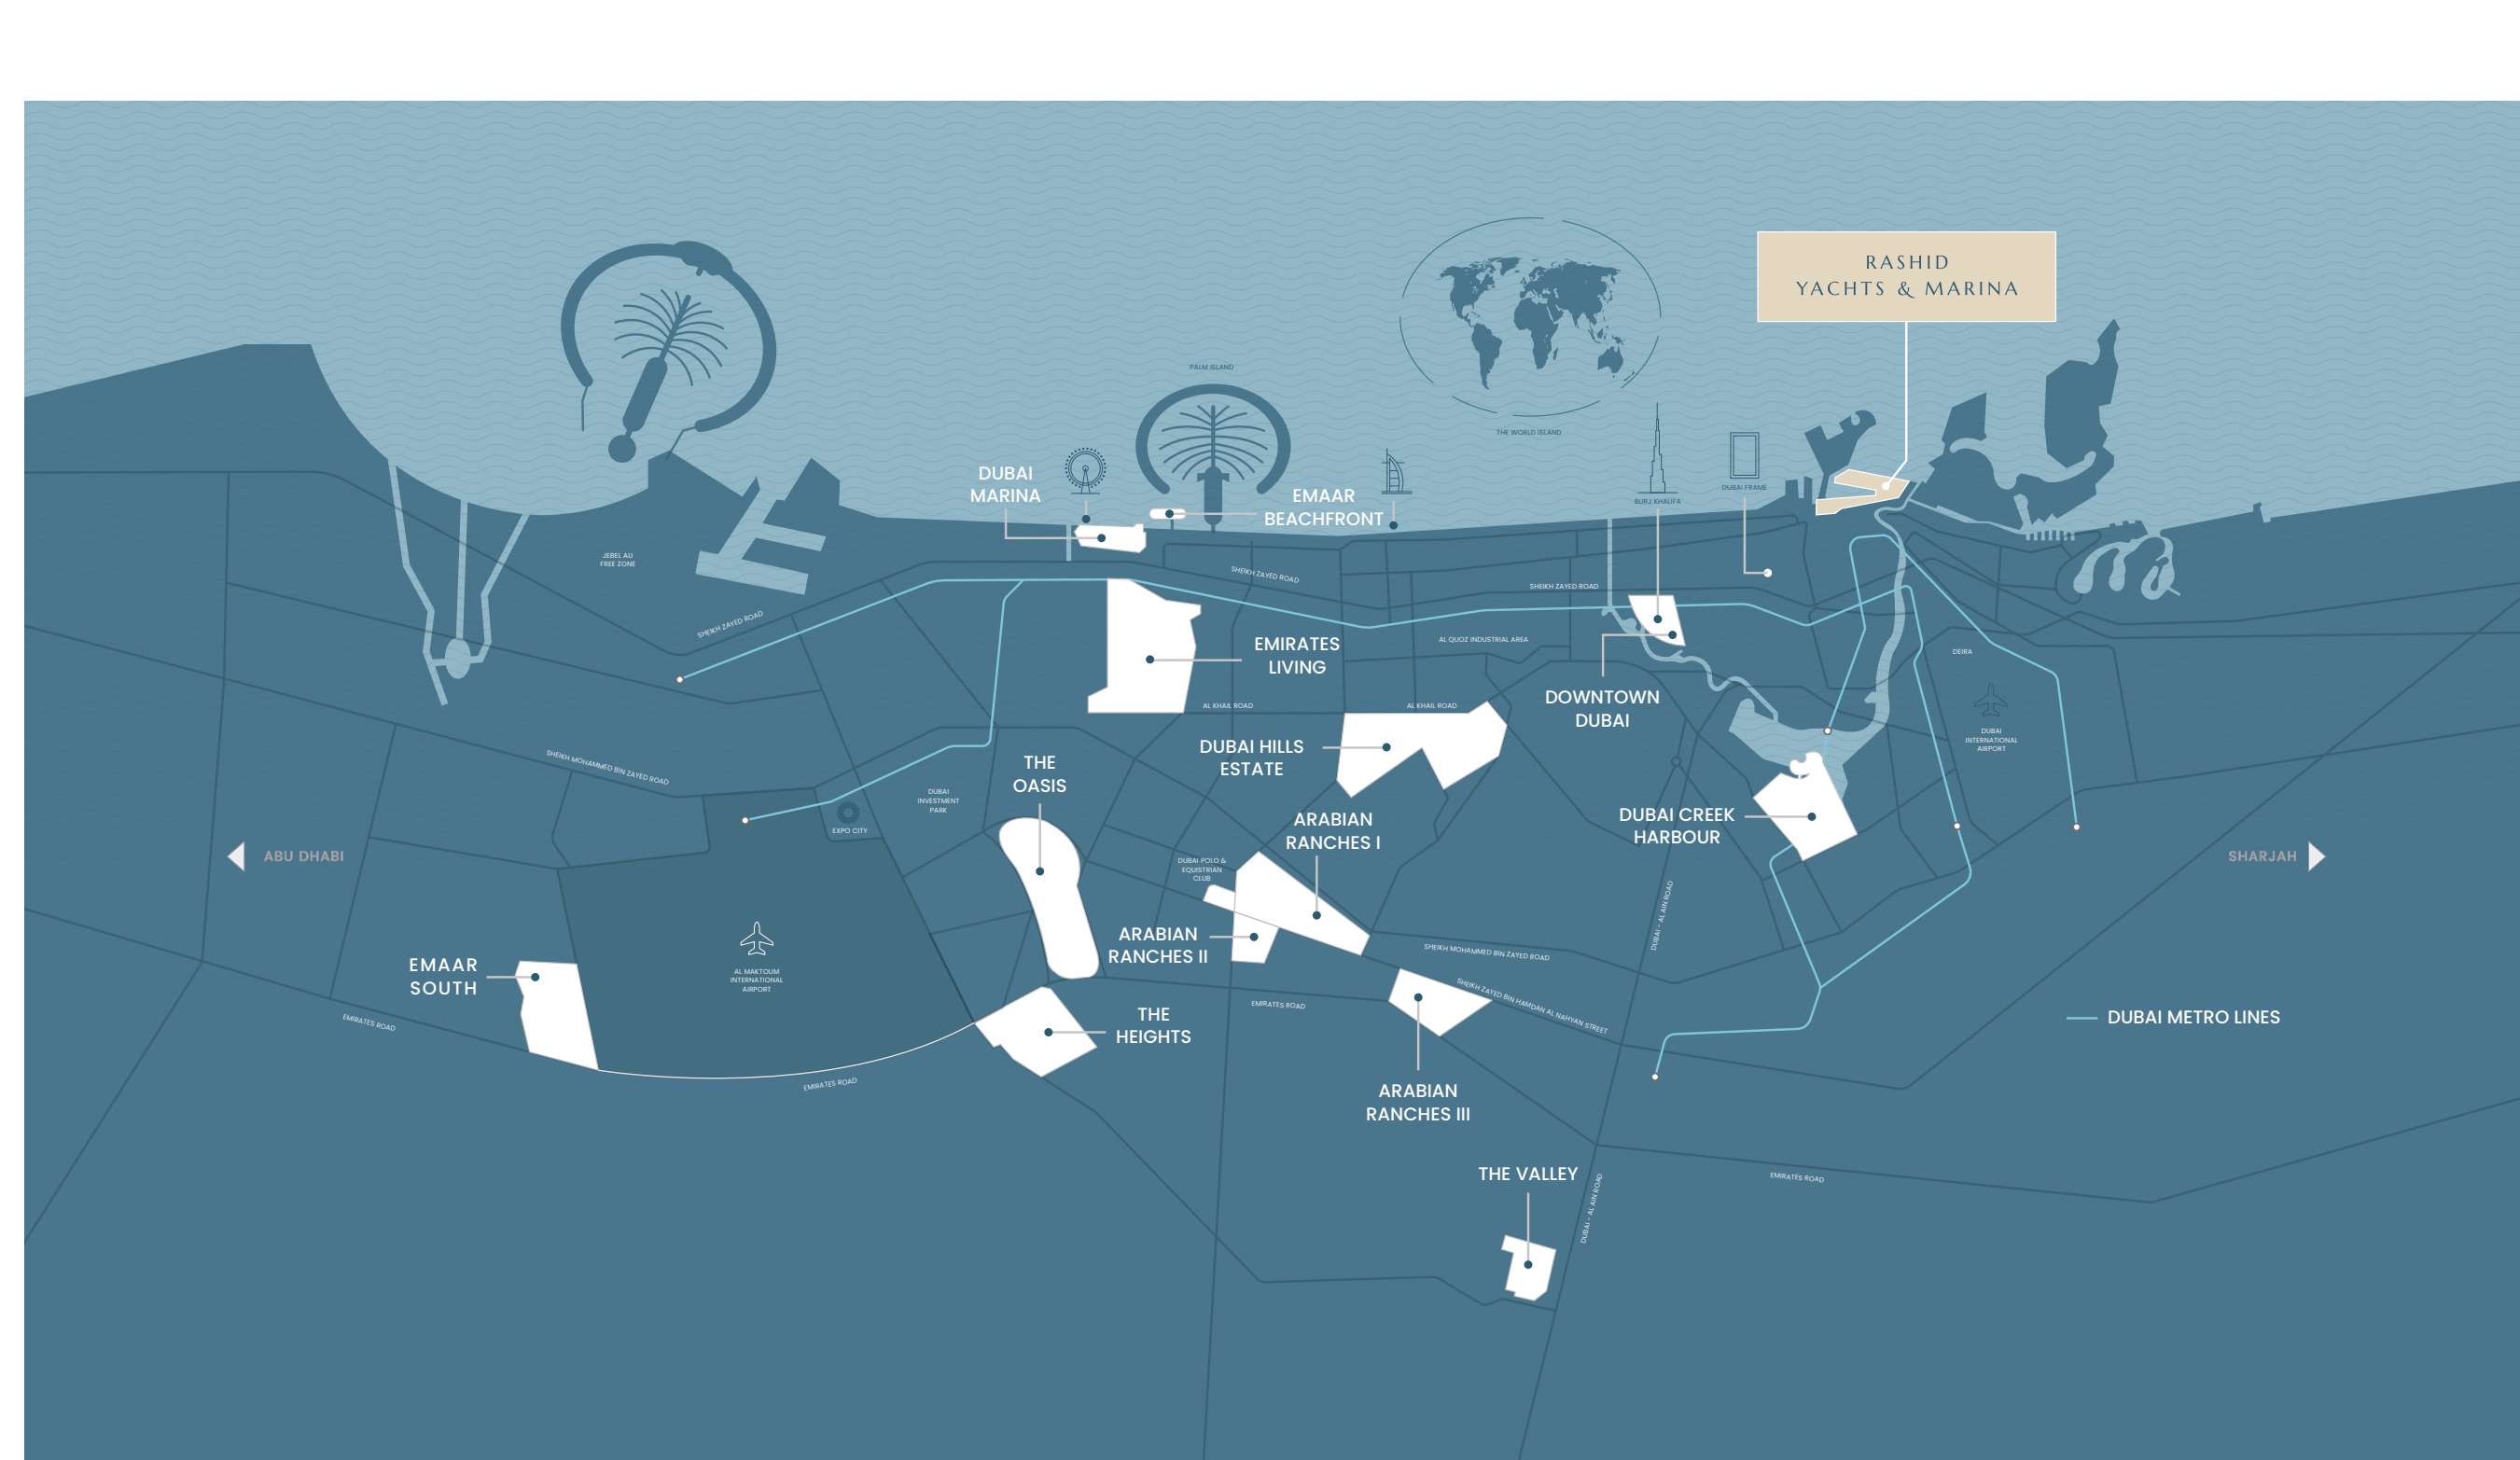

# MARINA PLACE 1

RASHID YACHTS & MARINA

## RASHID YACHTS & MARINA

Rashid Yachts and Marina is the new global destination for discerning yacht owners to experience Dubai's buzzing scene in an elegant environment where beauty and luxury collide. Designed to encapsulate the ultimate modern architecture, it combines luxury residences and a full-service marina with an appealing mix of restaurants and shops, creating a unique definition of "living at sea".

## Serene Luxury

by the Water

Discover Marina Place, a sanctuary of breathtaking marina views, refined luxury, and calm. Ideally located between Dubai's historic heart and its vibrant modern centre, this unique development offers residents direct access to the marina, blending the nostalgic charm of the past with all the ease of contemporary life.

## Exclusive Residences

Marina Place offers an exceptional choice of 1- to 3-bedroom apartments and spacious townhouses, each crafted with a focus on light, space, and comfort. Thoughtfully designed down to the smallest detail, these residences are perfect for those who appreciate life's finer touches.